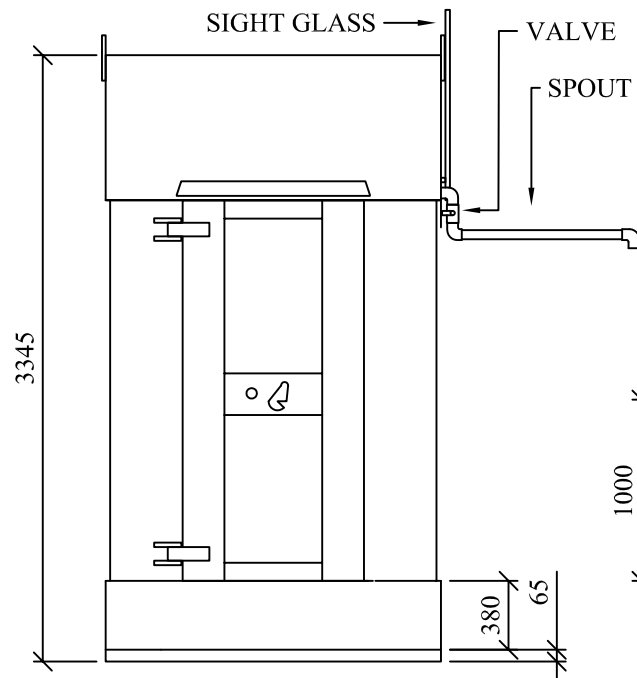

HIGHLY  
SECURE  
VANDAL RESISTANT

LIFTING LUGS

DO NOT SCALE REMOVE ALL BURRS AND SHARP EDGES	 THIRD ANGLE PROJECTION	REV No	DATE	BY	CUSTOMER	<b>CLEVELAND SITESAFE LIMITED</b> <small>RIVERSIDE WORKS CLEVELAND TS3 RAT 01642 244663</small>	DRAWN	DESCRIPTION	
		REV 1					JWH		SPRAYSAFE 1300 BASIC  DRG No JH/WEB2014/1300SSB
		REV 2					SCALE		
		REV 3					DATE		
		REV 4					10/07/2014		