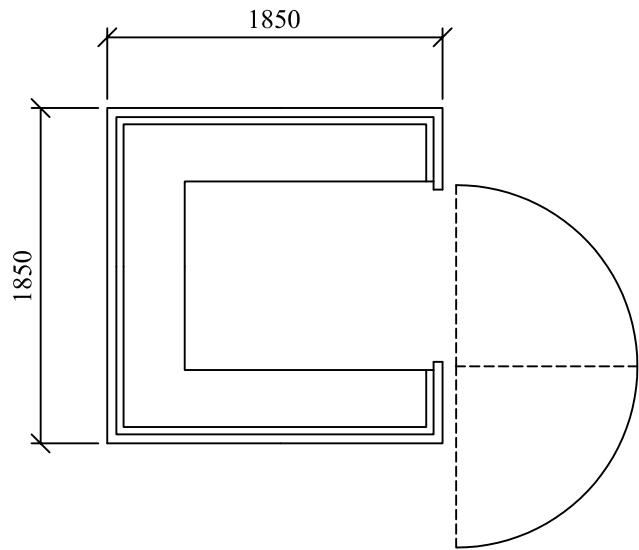

HIGHLY  
SECURE  
VANDAL RESISTANT

LIFTING LUGS

DO NOT SCALE REMOVE ALL BURRS AND SHARP EDGES	 THIRD ANGLE PROJECTION	REV No	DATE	BY	CUSTOMER	<b>CLEVELAND SITESAFE LIMITED</b> <small>RIVERSIDE WORKS CLEVELAND TS3 RAT 01642 244663</small>	DRAWN	DESCRIPTION	
		REV 1					JWH		SPRAYSAFE 1300 BASIC  DRG No JH/WEB2014/1300SSB
		REV 2					SCALE		
		REV 3					DATE		
		REV 4					10/07/2014		