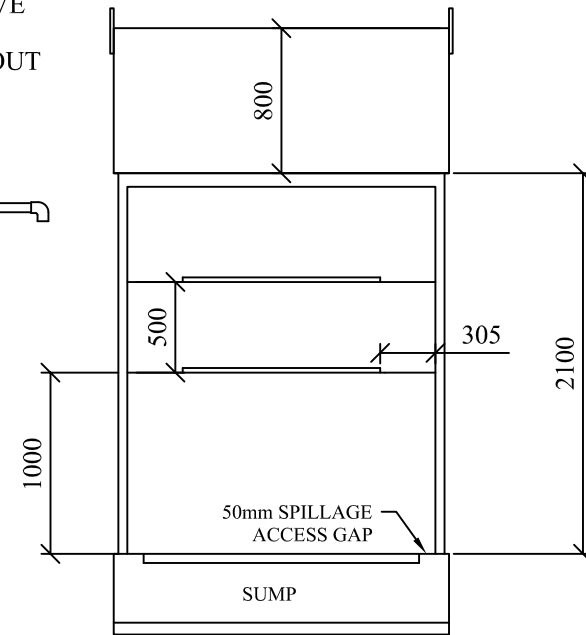

HIGHLY  
SECURE  
VANDAL RESISTANT

LIFTING LUGS

DO NOT SCALE REMOVE ALL BURRS AND SHARP EDGES	 THIRD ANGLE PROJECTION	REV No	DATE	BY	CUSTOMER	<b>CLEVELAND SITESAFE LIMITED</b> <small>RIVERSIDE WORKS CLEVELAND TS3 RAT 01642 244663</small>	DRAWN	DESCRIPTION	
		REV 1					JWH		SPRAYSAFE 1300 BASIC  DRG No JH/WEB2014/1300SSB
		REV 2					SCALE		
		REV 3					DATE		
		REV 4					10/07/2014		