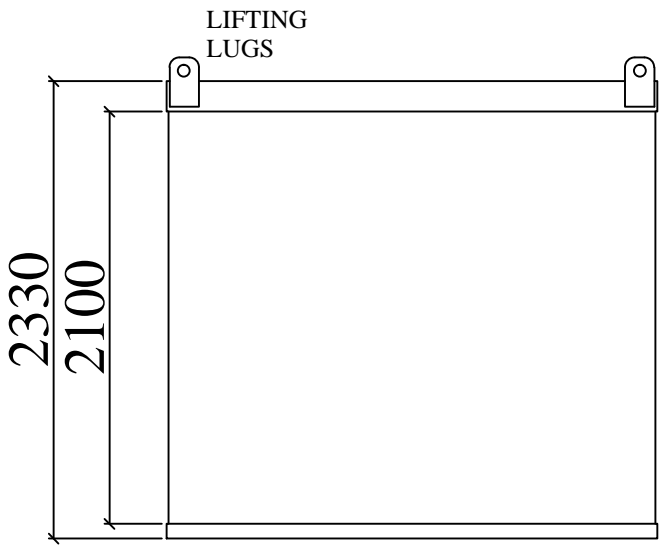

- Colour Anthracite Grey RAL 7016.
- Paint white or minerva inside.

SIDE ELEVATION

END ELEVATION

DO NOT SCALE REMOVE ALL BURRS AND SHARP EDGES	 THIRD ANGLE PROJECTION	REV No	DATE	BY	CUSTOMER	<b>CLEVELAND SITESAFE LIMITED</b> <small>RIVERSIDE WORKS CLEVELAND TS3 8AT 01642 244663</small>	DRAWN	DESCRIPTION		
		REV 1					JWH		QUADBIKE SAFE	
		REV 2					SCALE			
		REV 3					DATE			DRG No
		REV 4					17/04/2015			