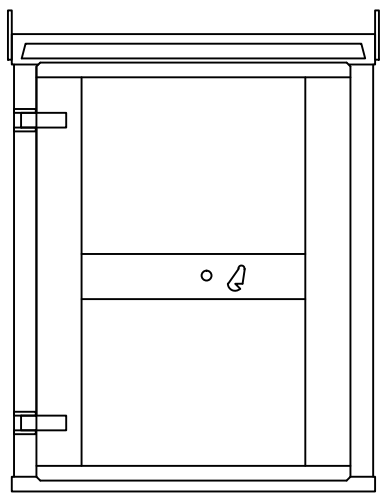

- Colour Anthracite Grey RAL 7016.
- Paint white or minerva inside.

SIDE ELEVATION

END ELEVATION

DO NOT SCALE REMOVE ALL BURRS AND SHARP EDGES	 THIRD ANGLE PROJECTION	REV No	DATE	BY	CUSTOMER	<b>CLEVELAND SITESAFE LIMITED</b> <small>RIVERSIDE WORKS CLEVELAND TS3 8AT 01642 244663</small>	DRAWN	DESCRIPTION		
		REV 1					JWH		QUADBIKE SAFE	
		REV 2					SCALE			
		REV 3					DATE			DRG No
		REV 4					17/04/2015			