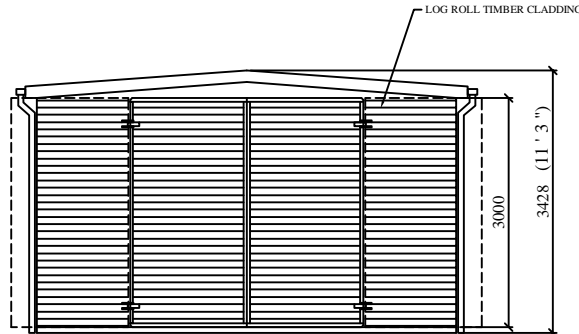

HIGHLY
SECURE
VANDAL RESISTANT

SECTION

LH SIDE ELEVATION

SITESAFE DOUBLE DOORS
10' - 0" DW X 9' - 10" HIG

FRONT ELEVATION

RH SIDE ELEVATION

BACK ELEVATION

DO NOT SCALE REMOVE ALL BURRS AND SHARP EDGES THIRD ANGLE PROJECTION	REV No DATE BY	CUSTOMER	CLEVELAND SITESAFE LIMITED RIVERSIDE WORKS CLEVELAND T33 8AT 01642 244663	DRAWN SCALE	DESCRIPTION APEX MODULAR GARAGE 285/18 CANTEEN & TOILET
	REV 1			JWH	
	REV 2			SCALE	
	REV 3			DATE 07/03/2014	DRG No JH 3187
REV 4					