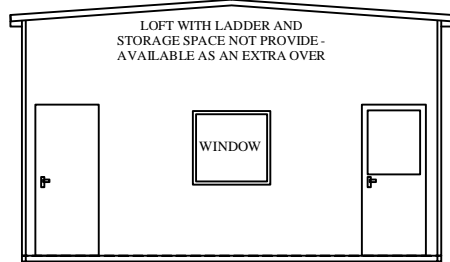

HIGHLY
SECURE
VANDAL RESISTANT

SECTION

LH SIDE ELEVATION

SITESAFE DOUBLE DOORS
10' - 0" DW X 9' - 10" HIG

FRONT ELEVATION

RH SIDE ELEVATION

BACK ELEVATION

DO NOT SCALE REMOVE ALL BURRS AND SHARP EDGES THIRD ANGLE PROJECTION	REV No DATE BY	CUSTOMER	CLEVELAND SITESAFE LIMITED RIVERSIDE WORKS CLEVELAND T33 8AT 01642 244663	DRAWN SCALE	DESCRIPTION APEX MODULAR GARAGE 285/18 CANTEEN & TOILET
	REV 1			JWH	
	REV 2			SCALE	
	REV 3			DATE 07/03/2014	DRG No JH 3187
REV 4					