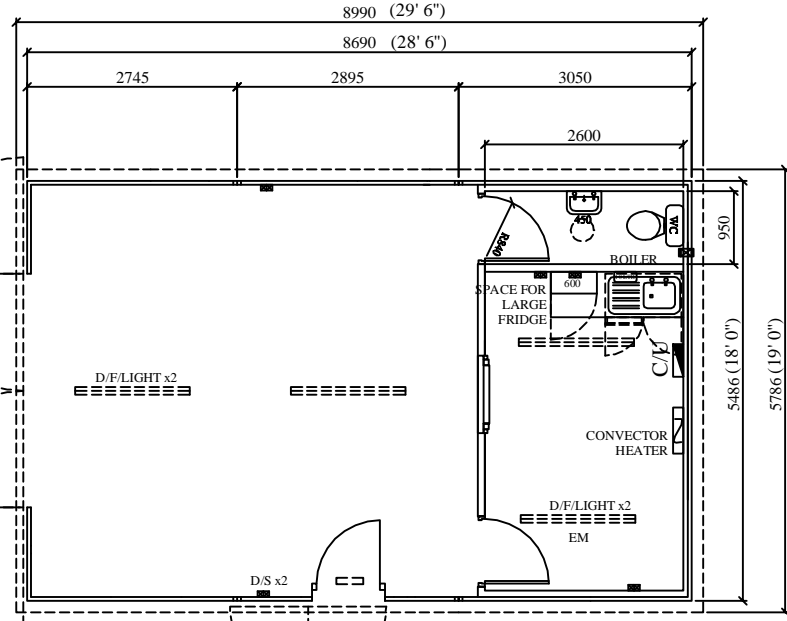

HIGHLY
SECURE
VANDAL RESISTANT

SECTION

LH SIDE ELEVATION

SITESAFE DOUBLE DOORS
10' - 0" DW X 9' - 10" HIG

FRONT ELEVATION

RH SIDE ELEVATION

BACK ELEVATION

DO NOT SCALE REMOVE ALL BURRS AND SHARP EDGES THIRD ANGLE PROJECTION	REV No DATE BY	CUSTOMER	CLEVELAND SITESAFE LIMITED RIVERSIDE WORKS CLEVELAND T33 8AT 01642 244663	DRAWN SCALE	DESCRIPTION APEX MODULAR GARAGE 285/18 CANTEEN & TOILET
	REV 1			JWH	
	REV 2			SCALE	
	REV 3			DATE 07/03/2014	DRG No JH 3187
REV 4					