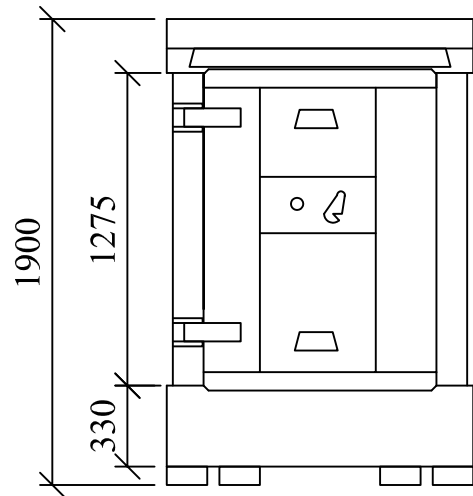

HIGHLY  
SECURE  
VANDAL RESISTANT

DO NOT SCALE

REMOVE ALL  
BURRS AND  
SHARP EDGES

THIRD ANGLE  
PROJECTION

REV No	DATE	BY
REV 1		
REV 2		
REV 3		
REV 4		

CUSTOMER

CLEVELAND  
SITESAFE  
LIMITED

RIVERSIDE WORKS  
CLEVELAND  
TS3 RAT  
01642 244663