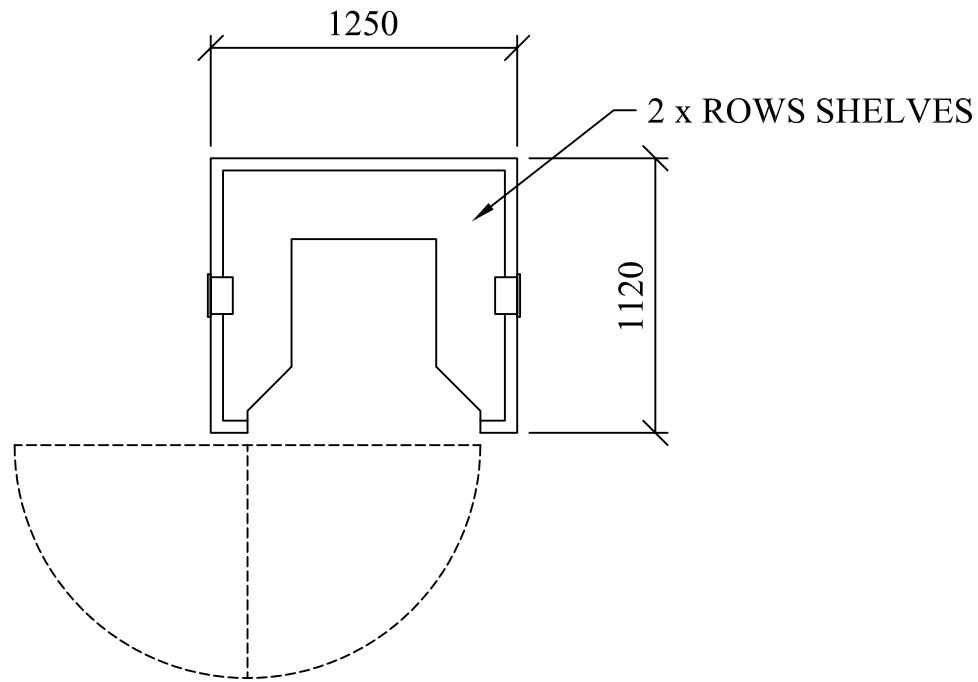

HIGHLY  
SECURE  
VANDAL RESISTANT

DO NOT SCALE

REMOVE ALL  
BURRS AND  
SHARP EDGES

THIRD ANGLE  
PROJECTION

REV No	DATE	BY
REV 1		
REV 2		
REV 3		
REV 4		

CUSTOMER

CLEVELAND  
SITESAFE  
LIMITED

RIVERSIDE WORKS  
CLEVELAND  
TS3 RAT  
01642 244663

DRAWN  
JWH  
SCALE  
DATE  
10/07/2014

DESCRIPTION

CHEMSAFE 440 BASIC

DRG No JH/WEB2014/440CSB