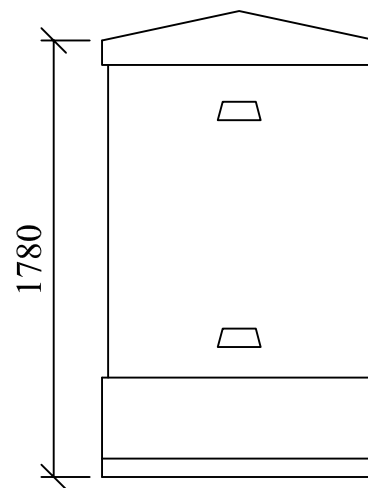

HIGHLY  
SECURE  
VANDAL RESISTANT

DO NOT SCALE

REMOVE ALL  
BURRS AND  
SHARP EDGES

THIRD ANGLE  
PROJECTION

REV No	DATE	BY
REV 1		
REV 2		
REV 3		
REV 4		

CUSTOMER

CLEVELAND  
SITESAFE  
LIMITED

RIVERSIDE WORKS  
CLEVELAND  
TS3 RAT  
01642 244663