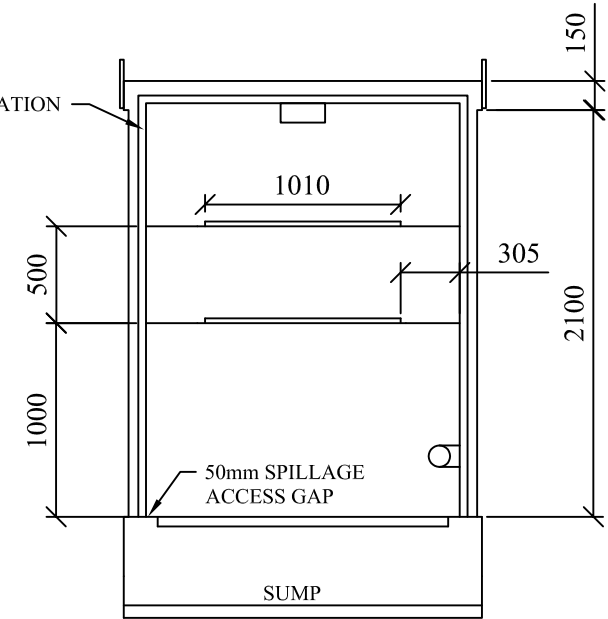

HIGHLY
SECURE
VANDAL RESISTANT

ELECTRICS & INSULATION EXTRA OVER

LIFTING LUGS

DO NOT SCALE REMOVE ALL BURRS AND SHARP EDGES	<p>THIRD ANGLE PROJECTION</p>	REV No	DATE	BY	CUSTOMER	<p>RIVERSIDE WORKS CLEVELAND TS3 RAT 01642 244663</p>	DRAWN	DESCRIPTION		
		REV 1					JWH		CHEMSAFE 2300 FULL SPEC	
		REV 2					SCALE			
		REV 3					DATE			DRG No JH/WEB2014/2300CS
		REV 4					10/07/2014			