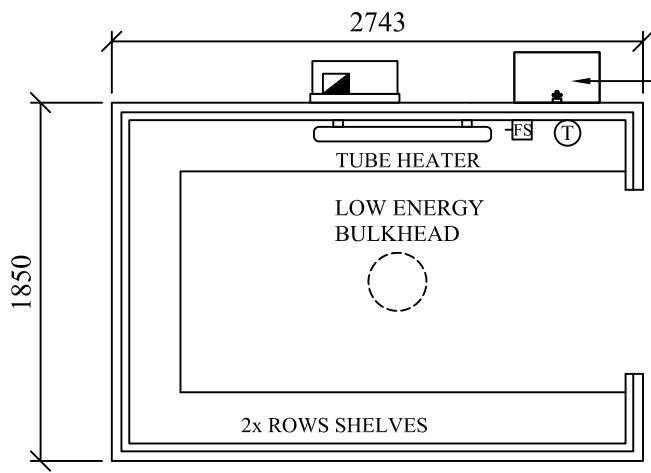

HIGHLY
SECURE
VANDAL RESISTANT

ELECTRICS & INSULATION EXTRA OVER

LIFTING LUGS

DO NOT SCALE REMOVE ALL BURRS AND SHARP EDGES	<p>THIRD ANGLE PROJECTION</p>	REV No	DATE	BY	CUSTOMER	<p>RIVERSIDE WORKS CLEVELAND TS3 RAT 01642 244663</p>	DRAWN	DESCRIPTION		
		REV 1					JWH		CHEMSAFE 2300 FULL SPEC	
		REV 2					SCALE			
		REV 3					DATE			DRG No JH/WEB2014/2300CS
		REV 4					10/07/2014			