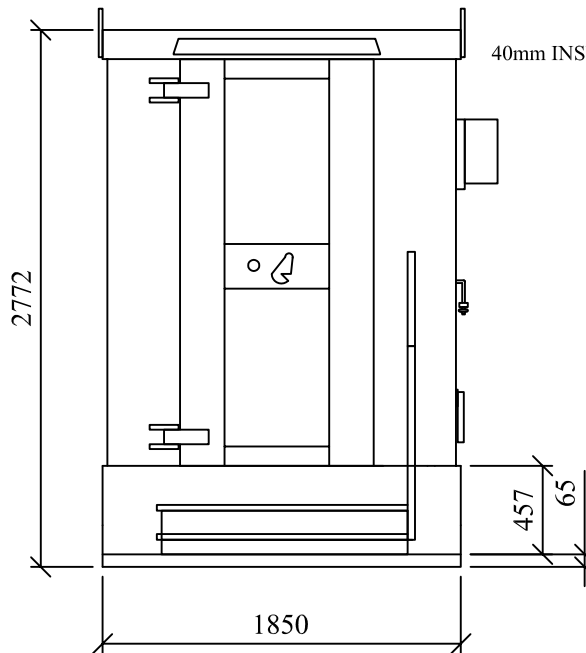

HIGHLY
SECURE
VANDAL RESISTANT

ELECTRICS & INSULATION EXTRA OVER

LIFTING LUGS

DO NOT SCALE REMOVE ALL BURRS AND SHARP EDGES	<p>THIRD ANGLE PROJECTION</p>	REV No	DATE	BY	CUSTOMER	<p>RIVERSIDE WORKS CLEVELAND TS3 RAT 01642 244663</p>	DRAWN	DESCRIPTION		
		REV 1					JWH		CHEMSAFE 2300 FULL SPEC	
		REV 2					SCALE			
		REV 3					DATE			DRG No JH/WEB2014/2300CS
		REV 4					10/07/2014			