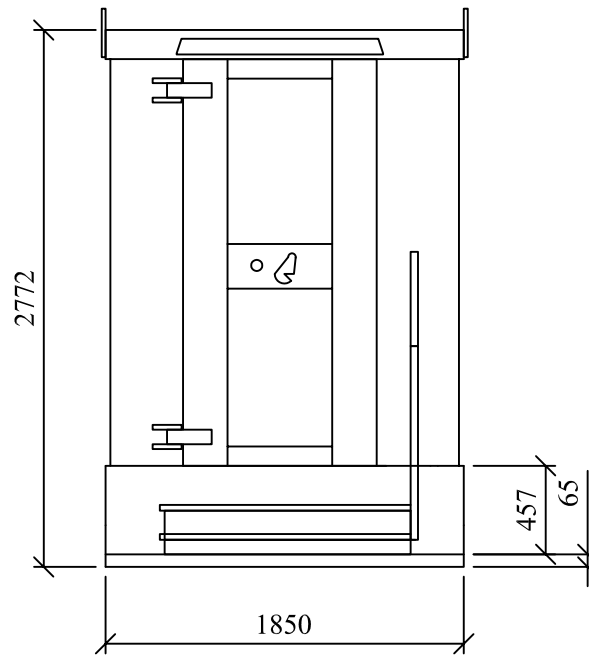

HIGHLY  
SECURE  
VANDAL RESISTANT

LIFTING LUGS

DO NOT SCALE

REMOVE ALL  
BURRS AND  
SHARP EDGES

THIRD ANGLE  
PROJECTION

REV No	DATE	BY
REV 1		
REV 2		
REV 3		
REV 4		

CUSTOMER

CLEVELAND  
SITESAFE  
LIMITED

RIVERSIDE WORKS  
CLEVELAND  
TS3 RAT  
01642 244663

DRAWN  
JWH

SCALE

DATE  
10/07/2014

DESCRIPTION

CHEMSAFE 2300 BASIC

DRG No JH/WEB2014/2300CSB