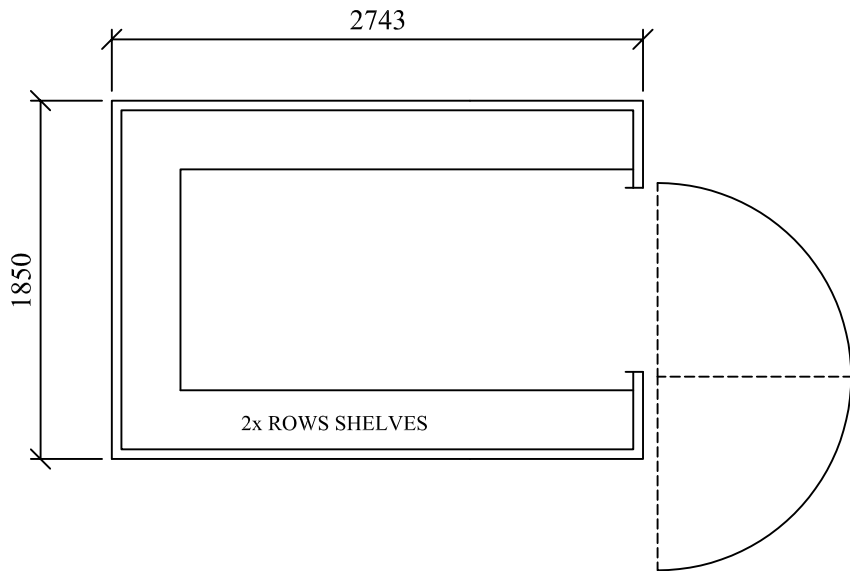

HIGHLY  
SECURE  
VANDAL RESISTANT

LIFTING LUGS

DO NOT SCALE

REMOVE ALL  
BURRS AND  
SHARP EDGES

THIRD ANGLE  
PROJECTION

REV No	DATE	BY
REV 1		
REV 2		
REV 3		
REV 4		

CUSTOMER

CLEVELAND  
SITESAFE  
LIMITED