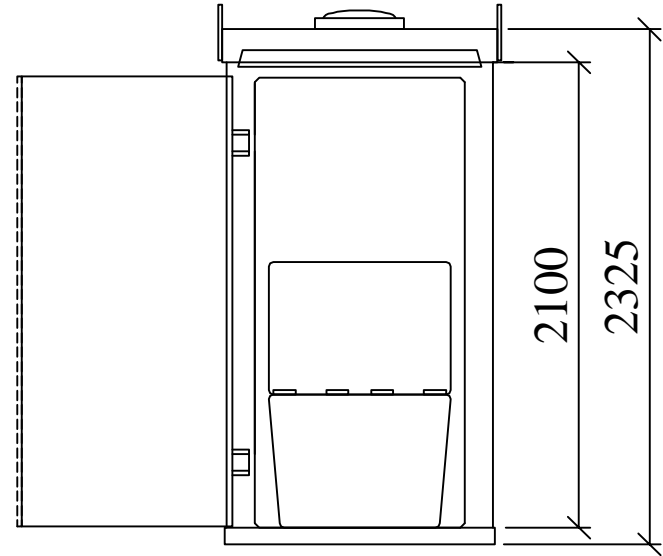

HIGHLY
SECURE
VANDAL RESISTANT

SITESAFE SECURE SINGLE
OUTER DOOR, FIXED ALLEN
KEY AND EURO BARREL
LOCK

LIFTING
LUGS

SIDE ELEVATION

SKYLIGHT

FRONT ELEVATION

DO NOT SCALE REMOVE ALL BURRS AND SHARP EDGES	THIRD ANGLE PROJECTION	REV No	DATE	BY	CUSTOMER	CLEVELAND SITESAFE LIMITED RIVERSIDE WORKS CLEVELAND T33 8AT 01642 244663	DRAWN	DESCRIPTION
		REV 1					JWH	
		REV 2					SCALE	
		REV 3					DATE	18/06/2014
		REV 4						