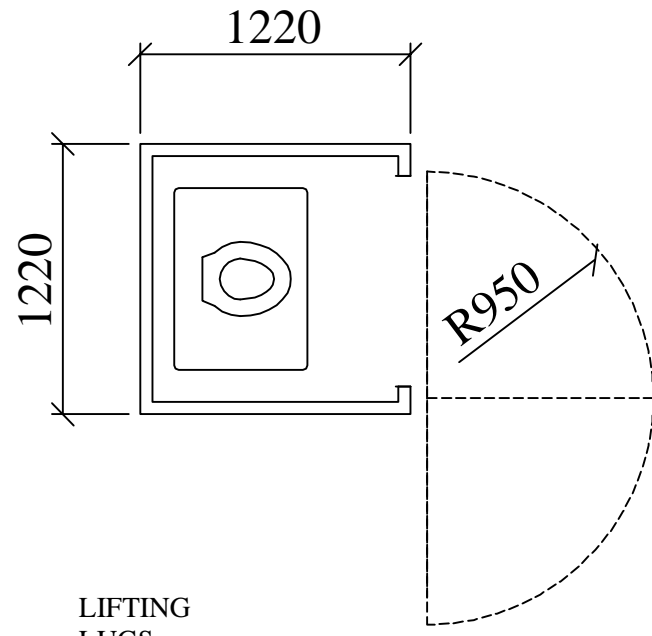

HIGHLY
SECURE
VANDAL RESISTANT

SITESAFE SECURE SINGLE
OUTER DOOR, FIXED ALLEN
KEY AND EURO BARREL
LOCK

LIFTING
LUGS

SIDE ELEVATION

SKYLIGHT

FRONT ELEVATION

DO NOT SCALE REMOVE ALL BURRS AND SHARP EDGES	THIRD ANGLE PROJECTION	REV No	DATE	BY	CUSTOMER	CLEVELAND SITESAFE LIMITED RIVERSIDE WORKS CLEVELAND T33 8AT 01642 244663	DRAWN	DESCRIPTION
		REV 1					JWH	
		REV 2					SCALE	
		REV 3					DATE	18/06/2014
		REV 4						