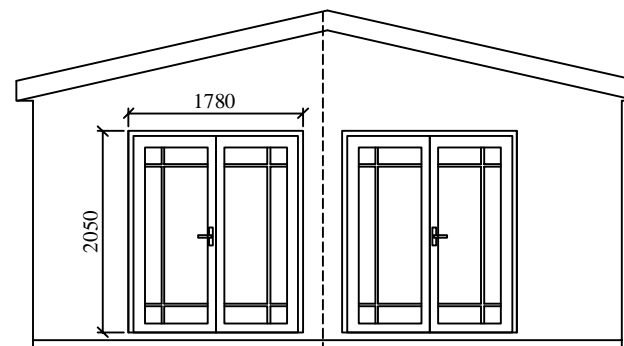

MODERN

DO NOT SCALE
REMOVE ALL
BURRS AND
SHARP EDGES

**CLEVELAND
SITESAFE
LIMITED**

RIVERSIDE WORKS
DOCKSIDE ROAD
CLEVELAND
TS3 8AT
01642 244663

CUSTOMER
CSS

DESCRIPTION
ECO PARK HOME

DRG No JHJT002

DRAWN
JWH