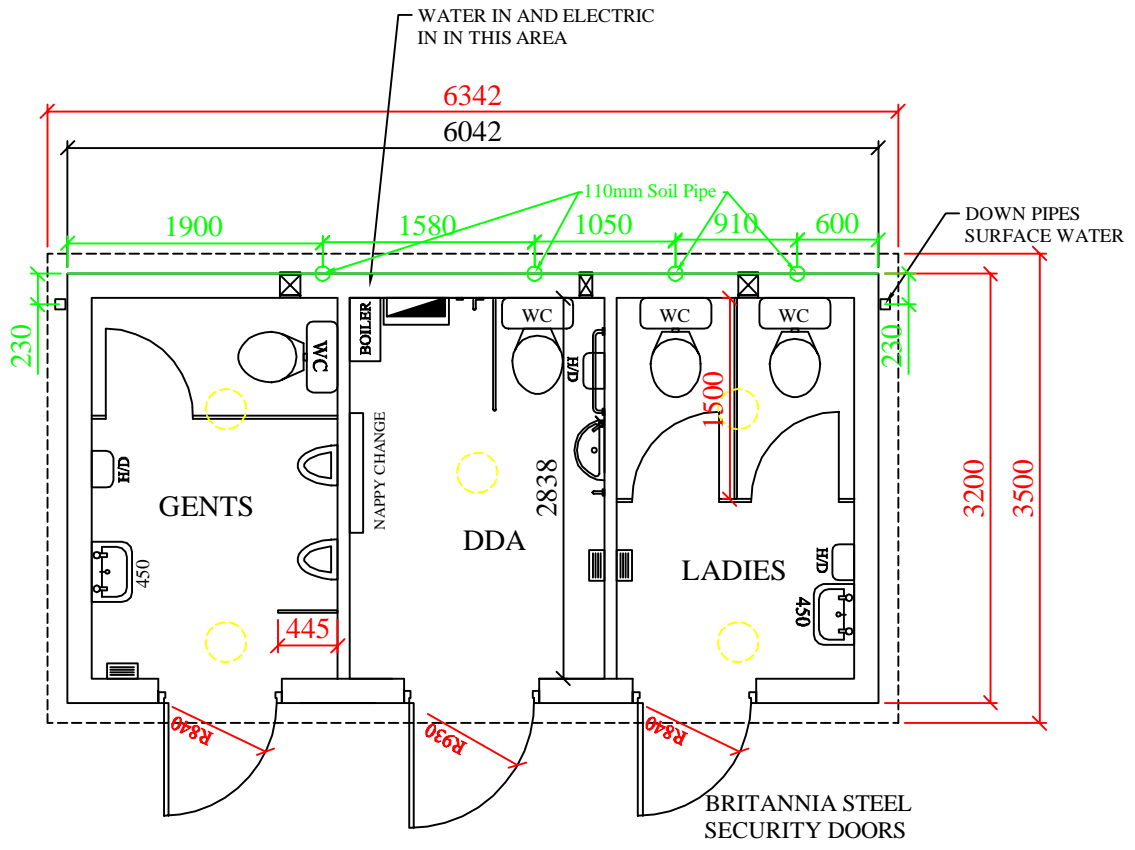

HIGHLY
SECURE
VANDAL RESISTANT

DO NOT SCALE REMOVE ALL BURRS AND SHARP EDGES	THIRD ANGLE PROJECTION	REV No	DATE	BY	CUSTOMER	CLEVELAND SITESAFE LIMITED	DRAWN JWH SCALE	DESCRIPTION APEX SITECAB TOILET BLOCK
		REV 1						
		REV 2						
		REV 3						
REV 4								
						RIVERSIDE WORKS CLEVELAND T33 8AT 01642 244663	DATE 00/05/2016	DRG No JH 3562-02-01