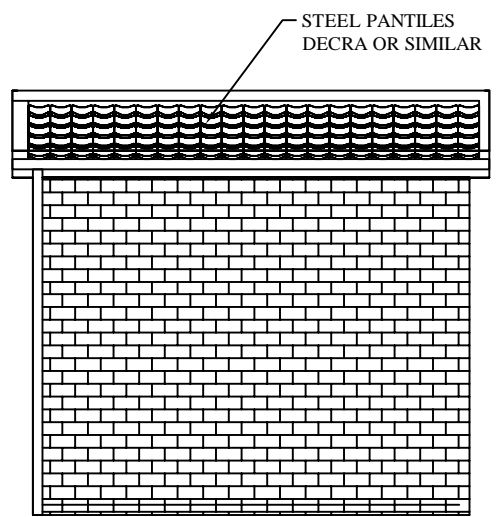

HIGHLY
SECURE
VANDAL RESISTANT

DO NOT SCALE REMOVE ALL BURRS AND SHARP EDGES	THIRD ANGLE PROJECTION	REV No	DATE	BY	CUSTOMER	CLEVELAND SITESAFE LIMITED	DRAWN JWH SCALE	DESCRIPTION APEX SITECAB TOILET BLOCK
		REV 1						
		REV 2						
		REV 3						
REV 4								
						RIVERSIDE WORKS CLEVELAND T33 8AT 01642 244663	DATE 00/05/2016	DRG No JH 3562-02-01