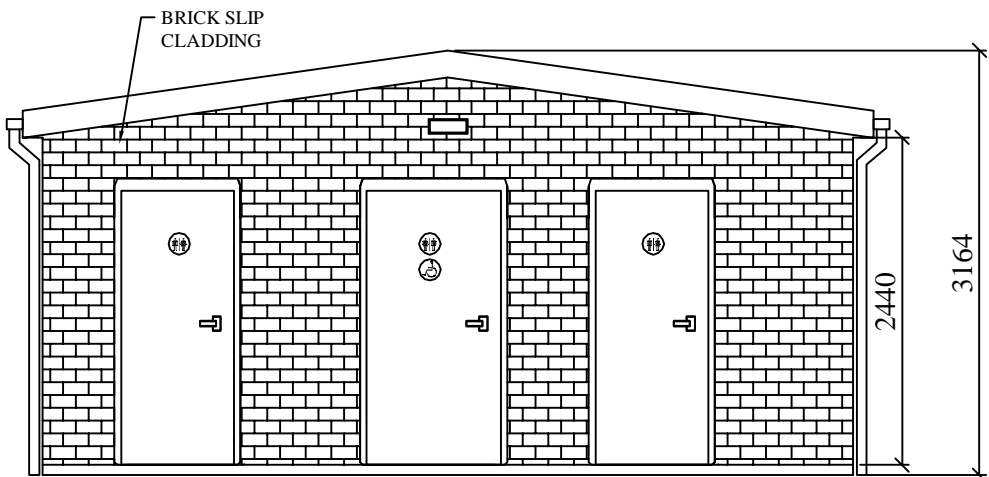

HIGHLY
SECURE
VANDAL RESISTANT

DO NOT SCALE REMOVE ALL BURRS AND SHARP EDGES	THIRD ANGLE PROJECTION	REV No	DATE	BY	CUSTOMER	CLEVELAND SITESAFE LIMITED	DRAWN JWH SCALE	DESCRIPTION APEX SITECAB TOILET BLOCK
		REV 1						
		REV 2						
		REV 3						
REV 4								
						RIVERSIDE WORKS CLEVELAND T33 8AT 01642 244663	DATE 00/05/2016	DRG No JH 3562-02-01