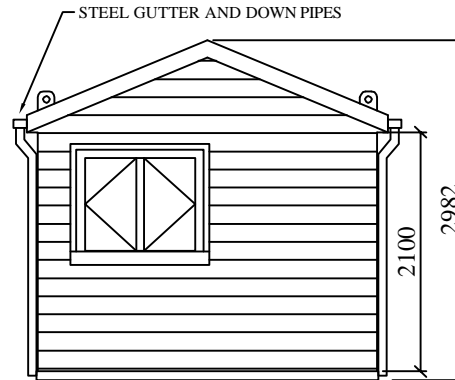

HIGHLY
SECURE
VANDAL RESISTANT

DO NOT SCALE

REMOVE ALL
BURRS AND
SHARP EDGES

REV No	DATE
REV 1	
REV 2	
REV 3	
REV 4	

BY CUSTOMER

CLEVELAND
SITESAFE
LIMITED

RIVERSIDE WORKS
CLEVELAND
T33 8AT
01642 244663

DRAWN
JWH
SCALE
DATE
07/01/2014