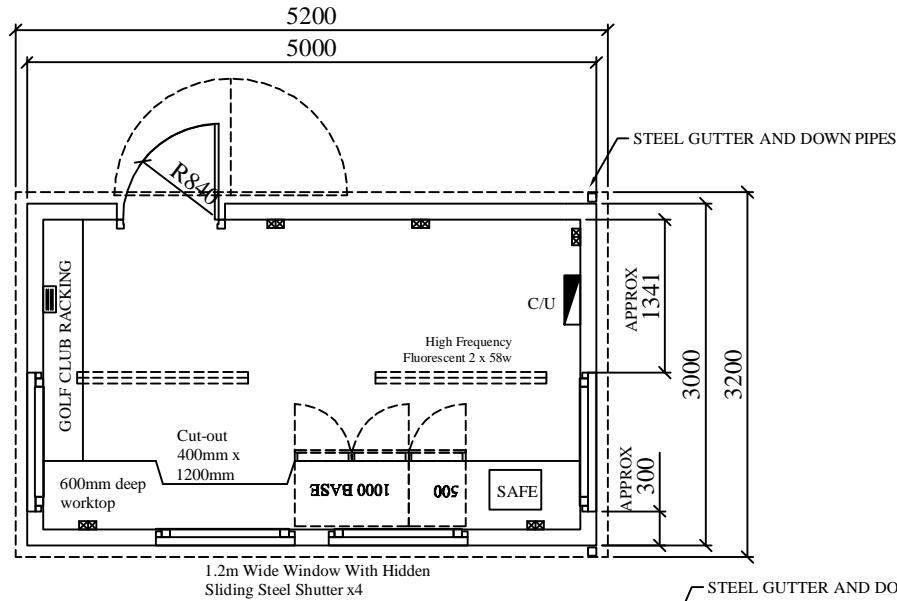

HIGHLY
SECURE
VANDAL RESISTANT

DO NOT SCALE

REMOVE ALL
BURRS AND
SHARP EDGES

REV No	DATE
REV 1	
REV 2	
REV 3	
REV 4	

BY CUSTOMER

CLEVELAND
SITESAFE
LIMITED

RIVERSIDE WORKS
CLEVELAND
T33 8AT
01642 244663

DRAWN
JWH
SCALE
DATE
07/01/2014

DESCRIPTION
APEX KIOSK 5m x 3m
PITCH AND PUT STARTER HUT
DRG No WEBKIOSKJH3154